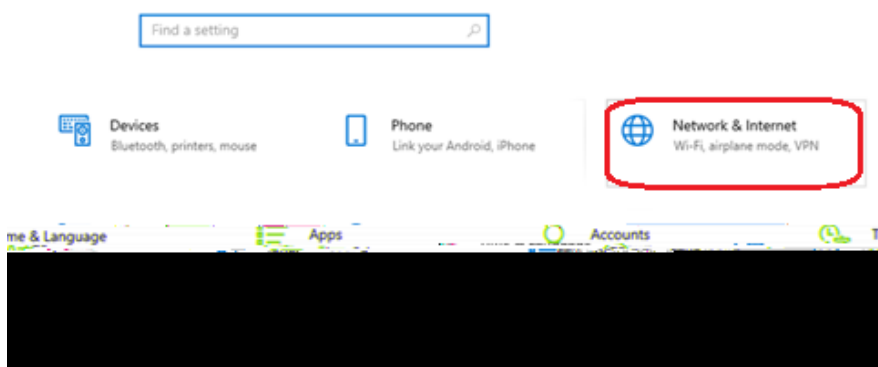

Step 2: Open Network & Internet

1. 1 Click Network & Internet.